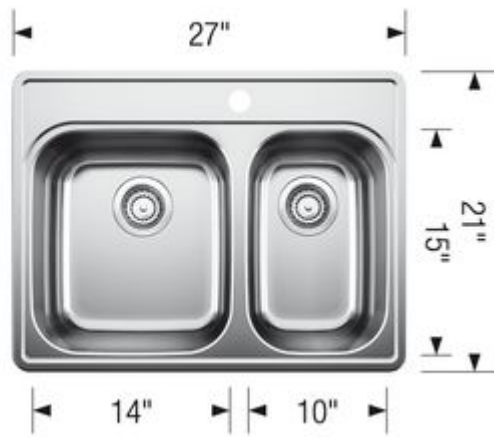

BLANCO ESSENTIAL 1 1/2 (1 Hole)

Item No. 401001

Features

BLANCO style for essential kitchen needs.

German designed and engineered

Durable 20 gauge stainless steel

18/10 chrome-nickel content

Deep recessed sink rim prevents spill overs

Brushed satin finish

Rear-positioned drain holes for maximum usable bowl and cabinet storage space

3 1/2" (90 mm) stainless steel strainers included

Clips included, template included

Limited Lifetime Warranty

Surfaces

Satin brushed
finish

Satin brushed finish

Main bowl left

Item No. 401001

Spec sheets/DXF

Top View

Scope of supply

3 1/2" (90 mm) stainless steel strainers, clips, template

Design tips

Width of base unit : 760 mm

Bowl depth: 8" (205 mm) / 7" (178 mm)

Faucets

BLANCO TORINO

Stainless steel

403301