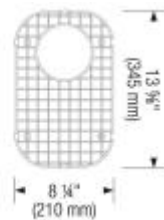

Stainless Steel Sink Grid,
Available as of September 2015
406391